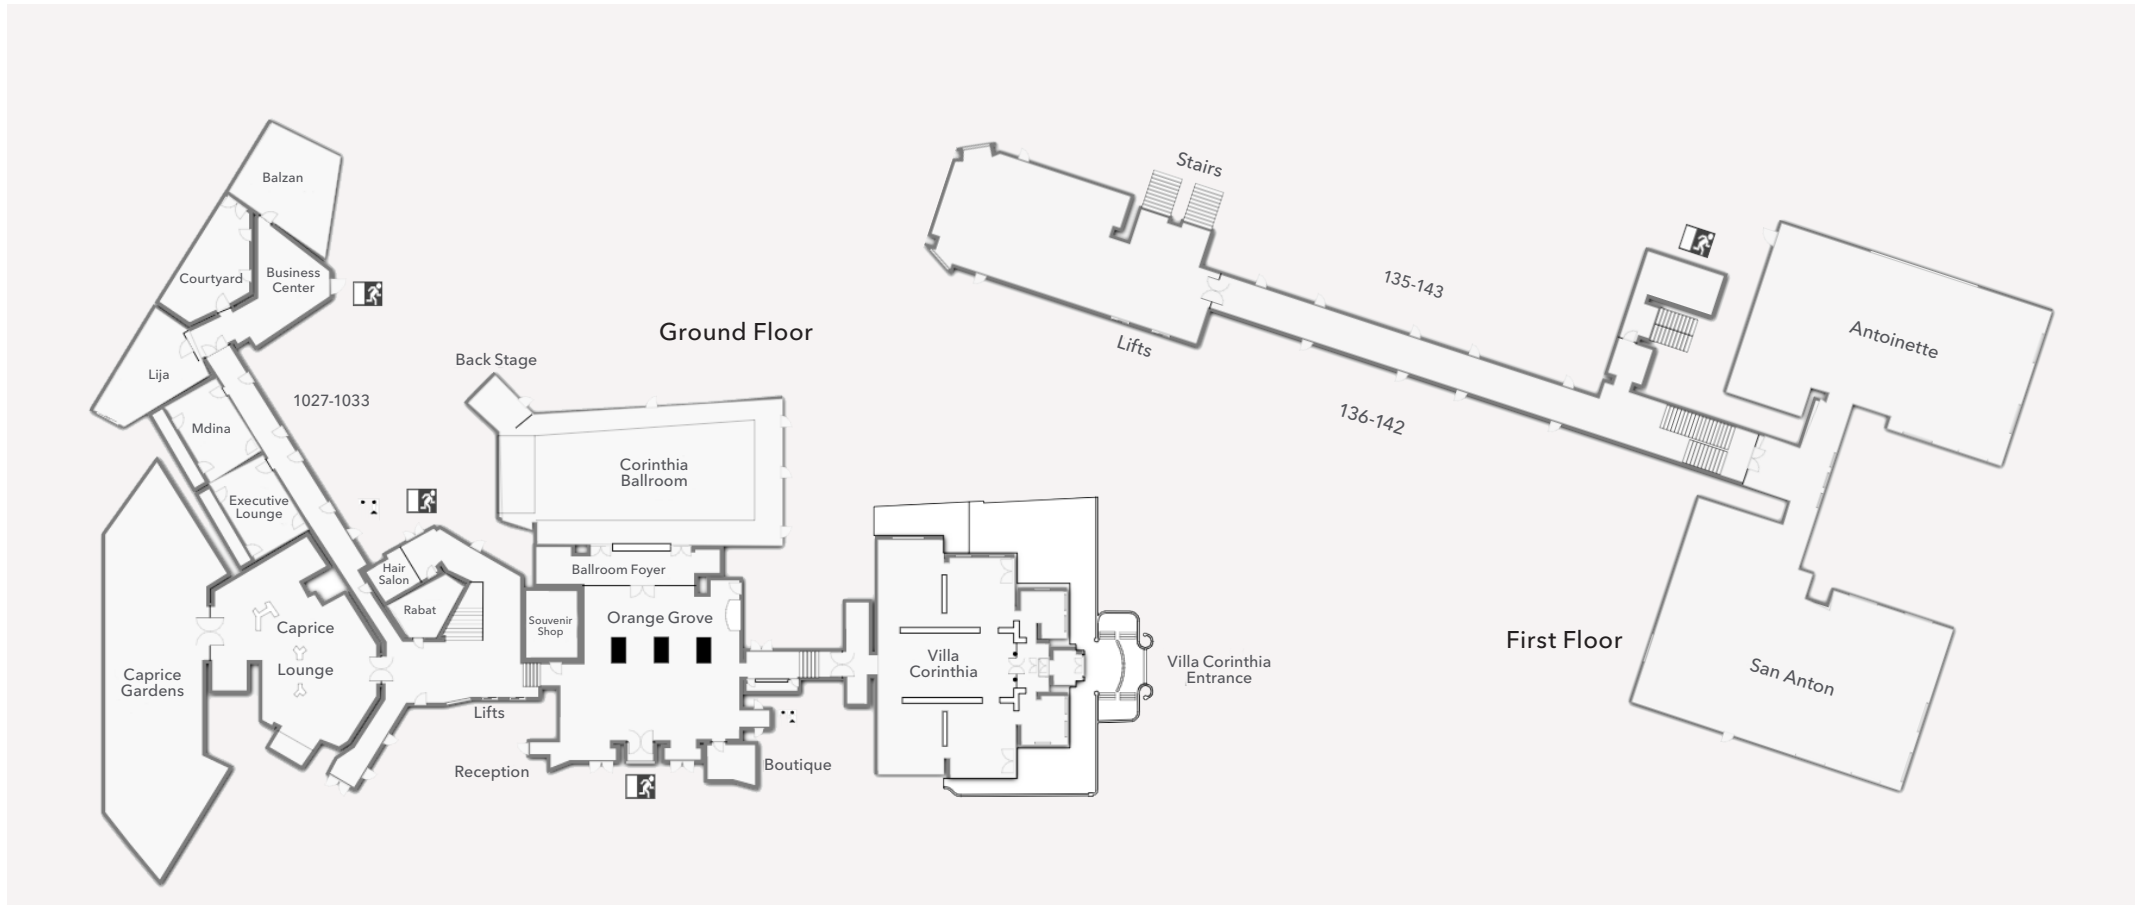

FACILITIES & SERVICES

- COURTESY BUS SERVICE TO AND FROM: HOTEL, VALLETTA, SLIEMA AND ROYAL MALTA GOLF CLUB
- OUTDOOR CAR PARK AND FREE PUBLIC PARKING NEARBY
- LAUNDRY AND DRY-CLEANING SERVICE
- BABYSITTING SERVICE
- CAR AND LIMOUSINE HIRE
- 24-HOUR IN-ROOM DINING
- ATHENAEUM SPA
- FITNESS CENTRE
- OUTDOOR POOL
- DEAN GERA HAIR SALON
- CHARLES & RON BOUTIQUE
- BUSINESS CENTRE
- BALLROOM WITH A CAPACITY FOR 500
- COMPLIMENTARY WI-FI

STAY CONNECTED

 @CORINTHIAPALACE

 @CORINTHIAPALACE

 @CORINTHIAPALACEHOTEL

ROOM NAME	AREA, m ²	AREA, ft ²								
VILLA CORINTHIA	498.40	5,365.2	120	60	310	48	40	48	500	0
CORINTHIA BALLROOM	462.50	4,977.9	450	200	300	90	70	90	500	180
ANTOINETTE AND SAN ANTON	283.10	3,047.3	0	0	210	0	0	0	250	0
SAN ANTON	152.20	1,638.4	150	90	130	40	50	60	180	78
ANTOINETTE	88.00	946.8	60	40	80	22	0	30	60	48
MDINA	72.60	781.0	0	0	0	18	0	20	0	0
CAPRICE LOUNGE & GARDENS	112.46	1210.1	0	0	0	0	0	0	500	0
BALZAN	46.00	495.0	50	30	60	30	35	40	50	36
RABAT	30.80	331.5	0	0	0	12	11	12	0	0
LIJA	28.80	310.1	40	20	30	14	18	20	30	18

YOUR EVENT SET-UP

-  Theatre
-  Classroom
-  Banquet
-  Conference
-  U Shape
-  Hollow Square
-  Reception
-  Cabaret